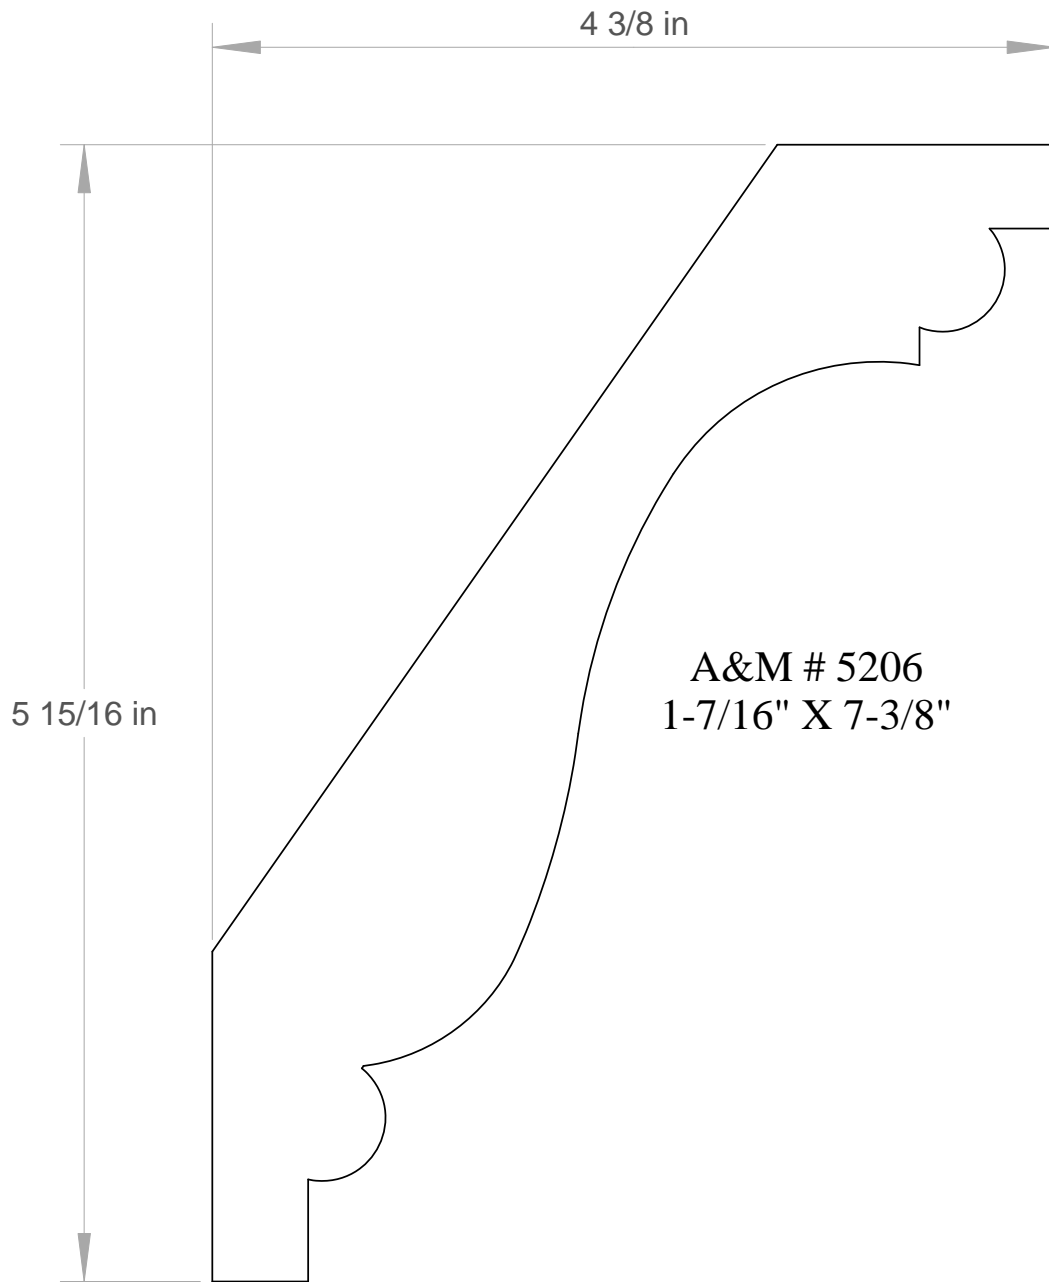

Anderson & McQuaid Co, Inc.