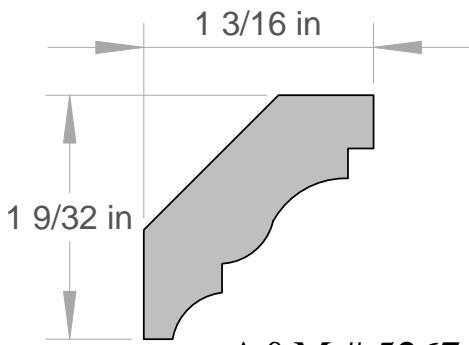

A&M # 5267
9/16" X 1-3/4"