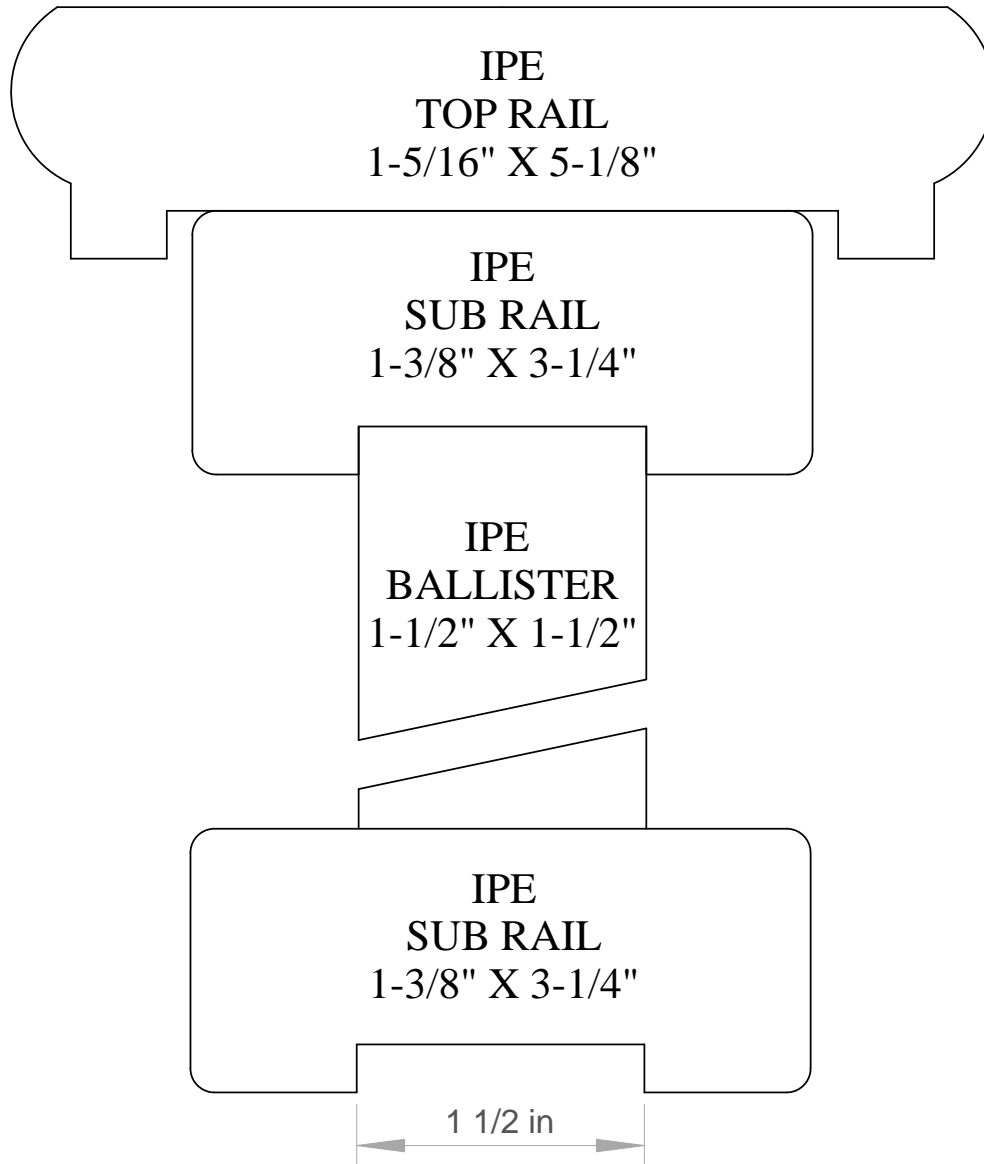

Ipe Products

Ipe (pronounced e-pay)

**IPE DECKING AND DIMENSIONAL
LUMBER ALSO AVAILABLE.
SEE PRICE SHEET FOR DETAILS.**