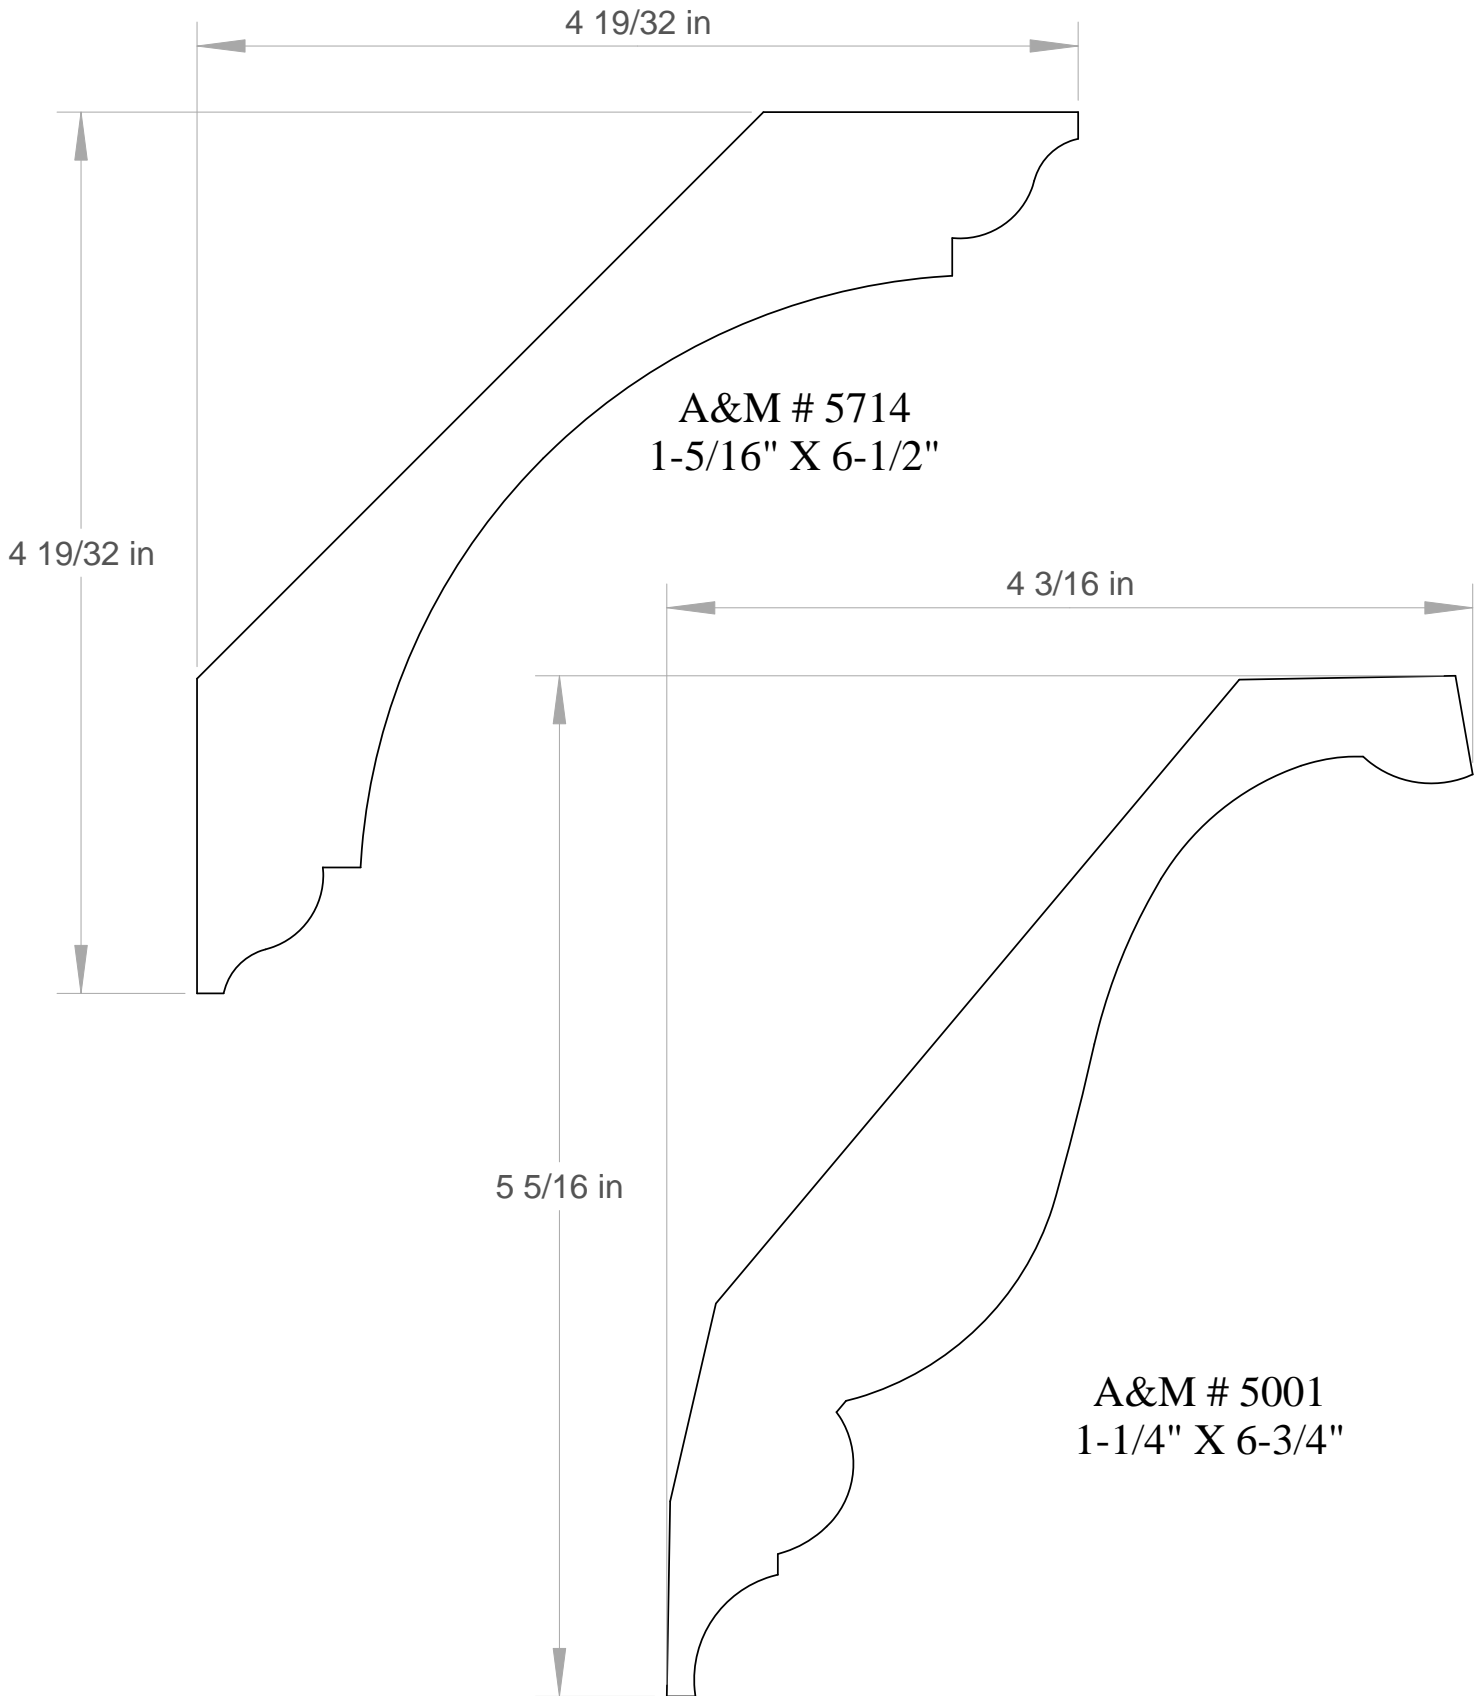

Anderson & McQuaid Co, Inc.

All unshaded profiles available in poplar.

All shaded profiles available in poplar, cherry, maple, sapele and red oak.

All hatched profiles available in sapele.