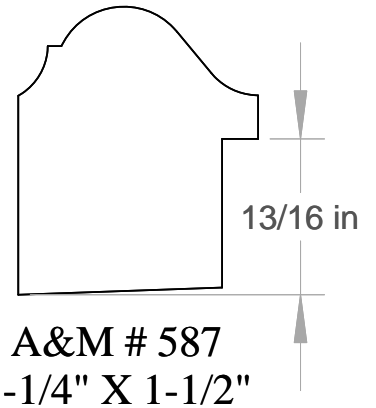

A&M # 587
1-1/4" X 1-1/2"