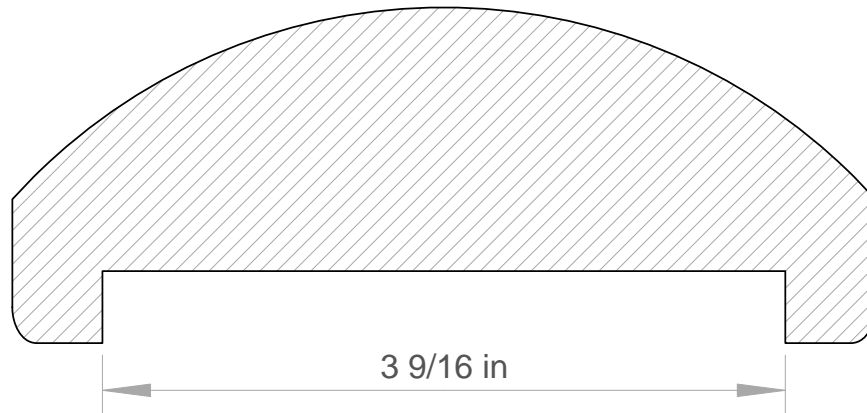

All hatched profiles available in sapele.

Ipe Products

Ipe (pronounced e-pay)

**IPE DECKING AND DIMENSIONAL
LUMBER ALSO AVAILABLE.
SEE PRICE SHEET FOR DETAILS.**

A&M # 6211
1-3/4" X 4-1/2"

A&M # 6287
1" X 3-1/2"