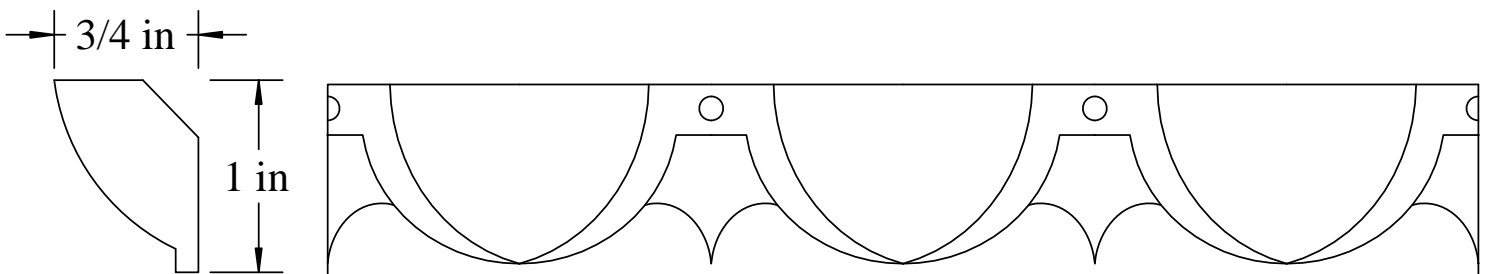

LARGE DENTIL INSERT FOR USE WITH A&M CROWN # 5275

FRONT VIEW

TOP VIEW

ALSO AVAILABLE LARGE EGG AND DART

PROFILED DENTIL INSERT FOR USE WITH CROWN A&M # 50242

- All unshaded profiles available in poplar.
- All shaded profiles available in poplar, cherry, maple, sapele and red oak.
- All hatched profiles available in sapele.