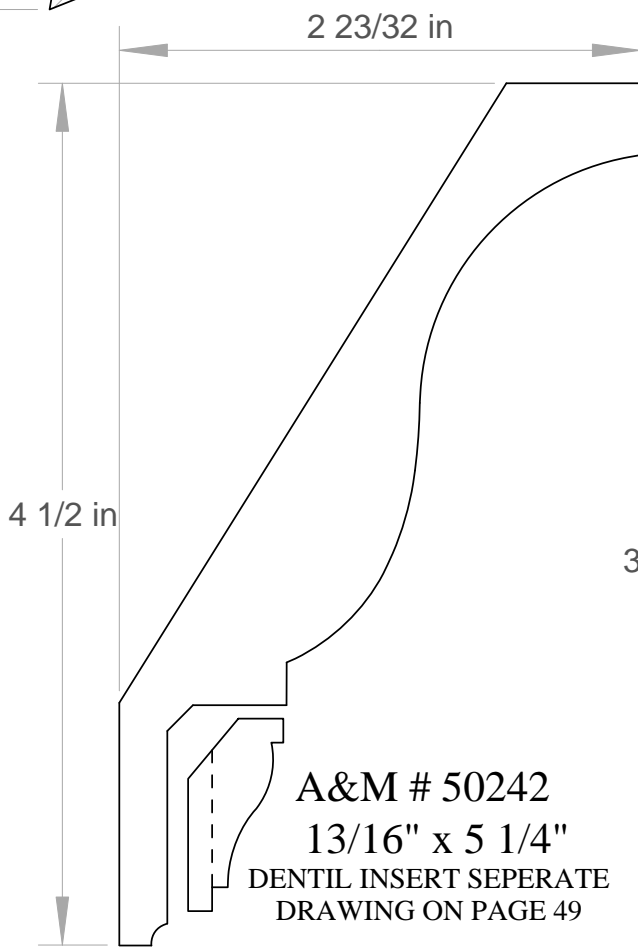

Anderson & McQuaid Co, Inc.

All unshaded profiles available in poplar.

All shaded profiles available in poplar, cherry, maple, sapele and red oak.

All hatched profiles available in sapele.