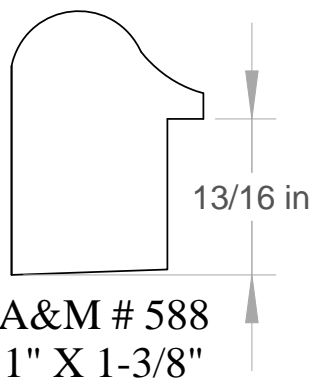

All hatched profiles available in sapele.

Anderson & McQuaid Co, Inc.

A&M # 9556
1-19/32" X 4-13/16"

A&M # 9976
1 5/8" X 5"

A&M # 9553
1-5/8" X 5-3/4"

Anderson & McQuaid Co, Inc.

A&M # 695
3/4" X 1-1/2"

A&M # 60124
7/8" X 1-3/16"

A&M # 607
3/4" X 1-1/4"

A&M # 674
1-1/4" X 1-13/16"

A&M # 588
1" X 1-3/8"

A&M # 587
1-1/4" X 1-1/2"

A&M # 60167
1-1/2" X 1-1/2"

A&M # 60155
1-3/8" X 1-5/8"

A&M # 60156
1-5/8" X 2"

All unshaded profiles available in poplar.