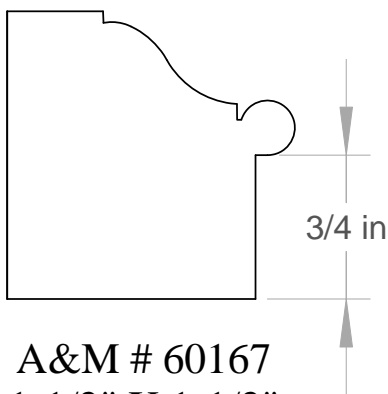

All hatched profiles available in sapele.

Anderson & McQuaid Co, Inc.

A&M # 9556
1-19/32" X 4-13/16"

A&M # 9976
1 5/8" X 5"

A&M # 9553
1-5/8" X 5-3/4"

Anderson & McQuaid Co, Inc.

A&M # 695
3/4" X 1-1/2"

A&M # 60124
7/8" X 1-3/16"

A&M # 607
3/4" X 1-1/4"

A&M # 674
1-1/4" X 1-13/16"

A&M # 588
1" X 1-3/8"

A&M # 587
1-1/4" X 1-1/2"

A&M # 60167
1-1/2" X 1-1/2"

A&M # 60155
1-3/8" X 1-5/8"

A&M # 60156
1-5/8" X 2"

All unshaded profiles available in poplar.