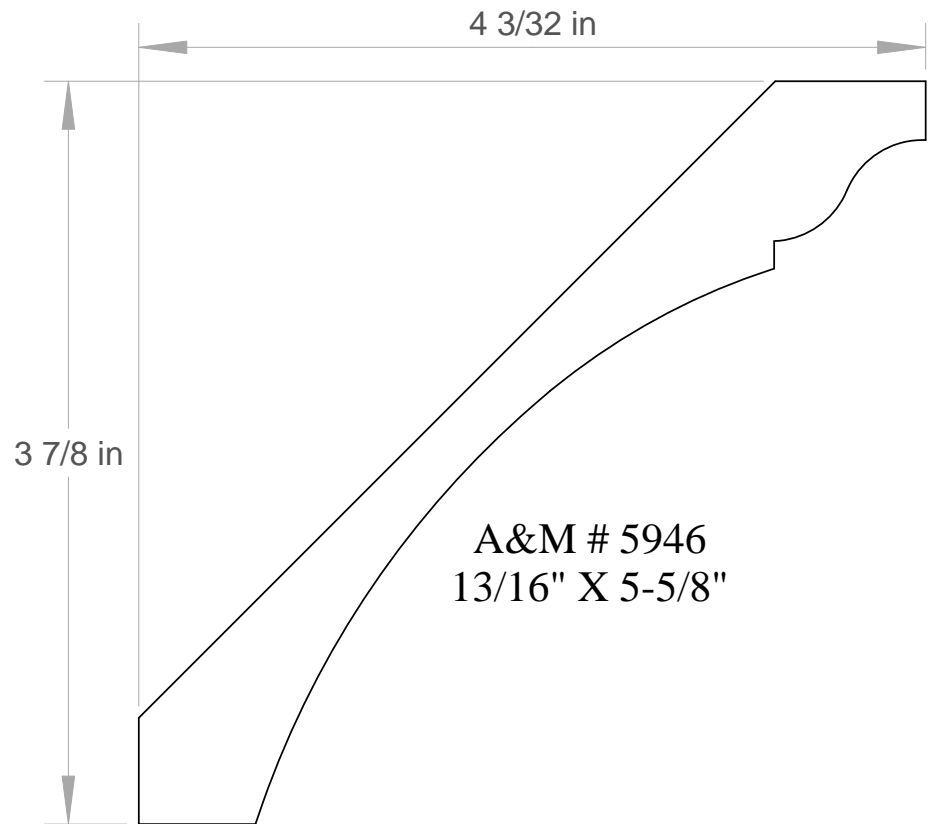

Anderson & McQuaid Co, Inc.

- All unshaded profiles available in poplar.
- All shaded profiles available in poplar, cherry, maple, sapele and red oak.
- All hatched profiles available in sapele.