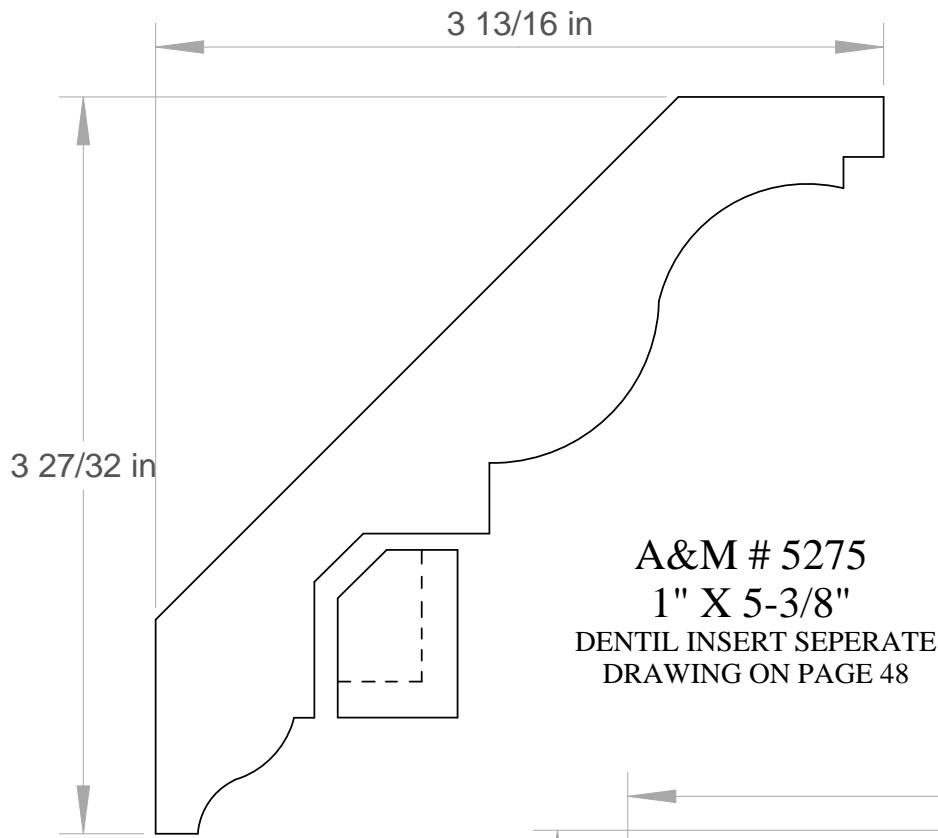

Anderson & McQuaid Co, Inc.

- All unshaded profiles available in poplar.
- All shaded profiles available in poplar, cherry, maple, sapele and red oak.
- All hatched profiles available in sapele.