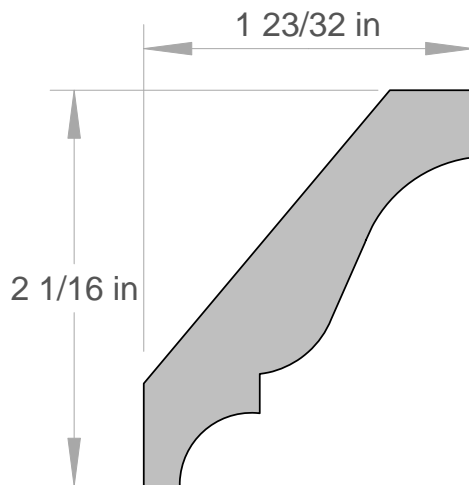

CROWN MOULDING MEASUREMENTS ARE
BASED ON THE THICKEST POINT IN THE
PROFILE x TIP TO TIP DIMENSION

A&M # 5769
3/4" X 4-1/2"

Anderson & McQuaid Co, Inc.

A&M # 5841
9/16" X 1-1/2"
ALSO IN POPLAR

A&M # 5703
5/8" X 1-5/8"

A&M # 5369
9/16" X 1-3/4"
ALSO IN POPLAR

A&M # 5267
9/16" X 1-3/4"

A&M # 5120
3/4" X 2-1/8"

A&M # 5268
3/4" X 2-3/8"

A&M # 5702
5/8" X 2-7/16"

A&M # 5265
9/16" X 2-11/16"

A&M # 5447
9/16" X 2-3/4"
ALSO IN POPLAR