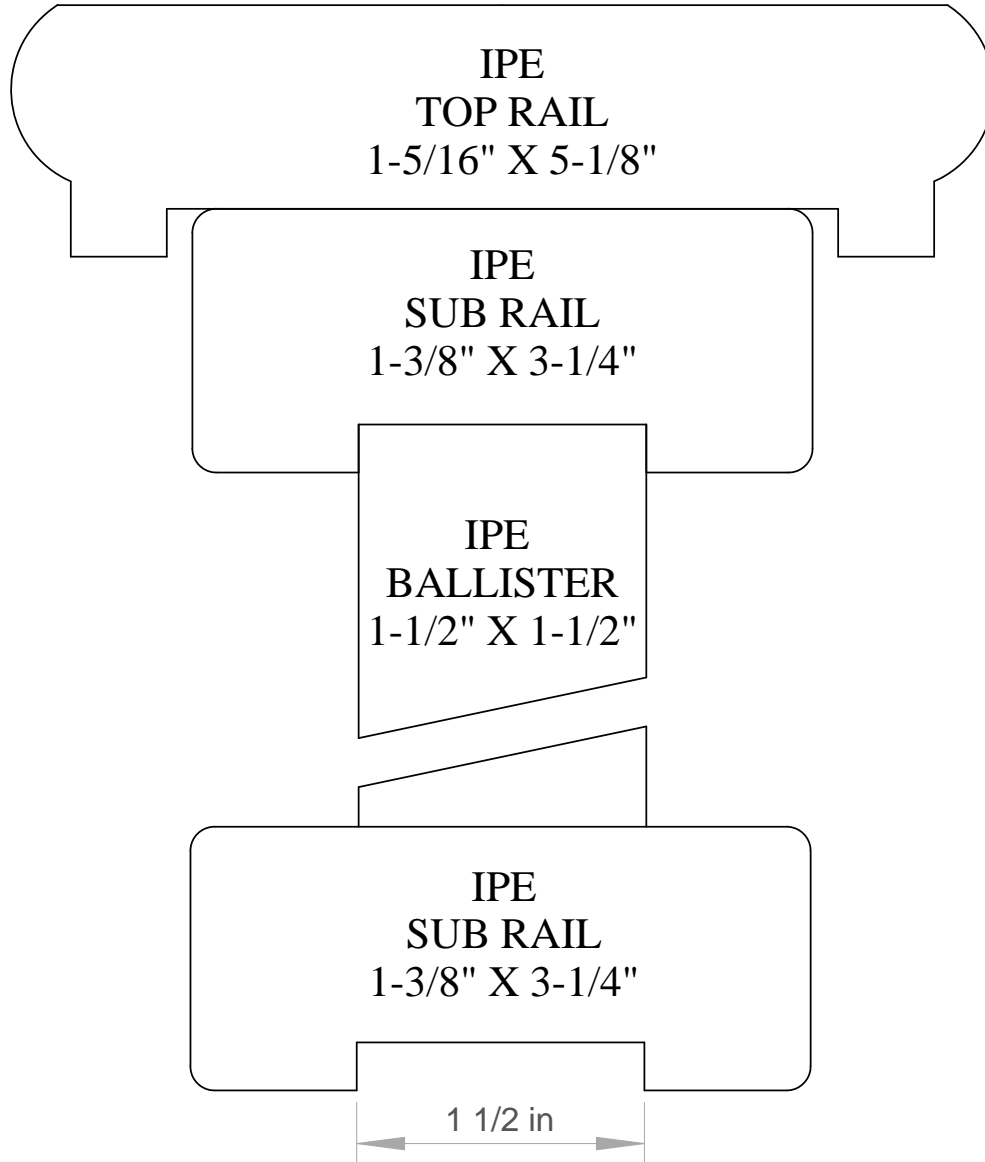

Ipe Products

Ipe (pronounced e-pay)

IPE DECKING AND DIMENSIONAL LUMBER ALSO AVAILABLE. SEE PRICE SHEET FOR DETAILS.