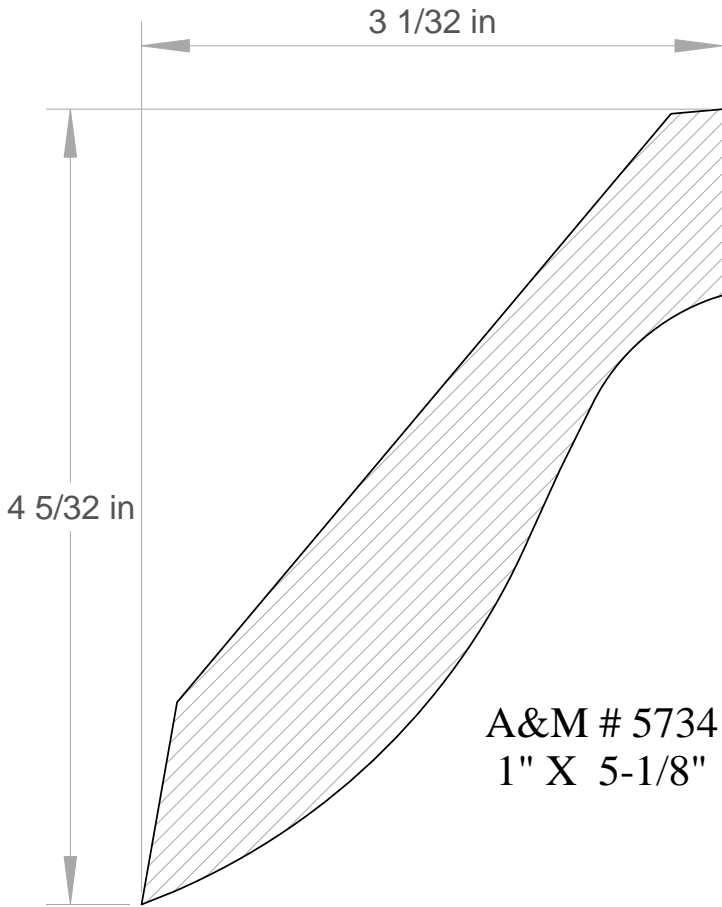

Anderson & McQuaid Co, Inc.

All unshaded profiles available in poplar.

All shaded profiles available in poplar, cherry, maple, sapele and red oak.

All hatched profiles available in sapele.