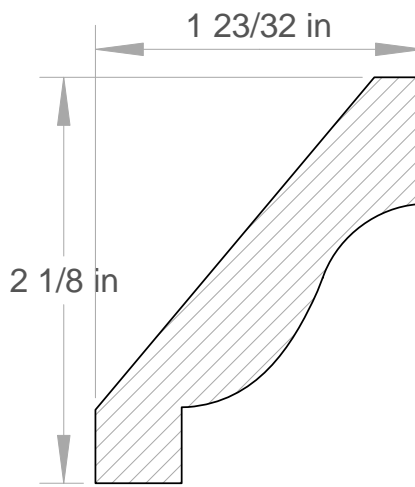

A&M # 5503
9/16" X 2-3/4"
ALSO IN POPLAR