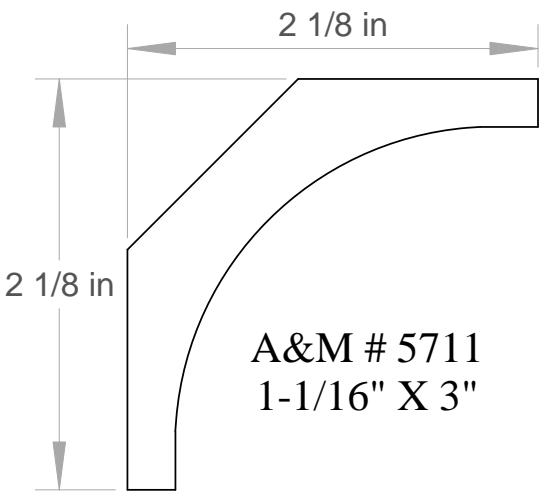

A&M # 5711
1-1/16" X 3"