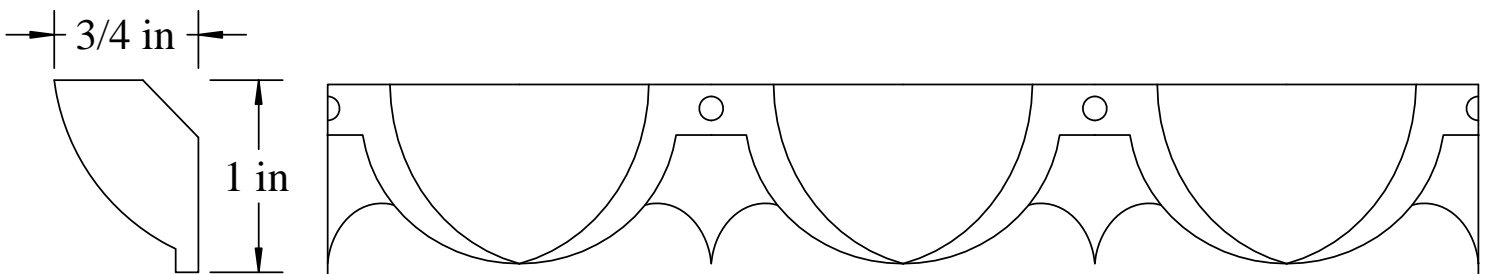

LARGE DENTIL INSERT FOR USE WITH A&M CROWN # 5275

FRONT VIEW

TOP VIEW

ALSO AVAILABLE LARGE EGG AND DART

PROFILED DENTIL INSERT FOR USE WITH CROWN A&M # 50242

All unshaded profiles available in poplar.

All shaded profiles available in poplar, cherry, maple, sapele and red oak.