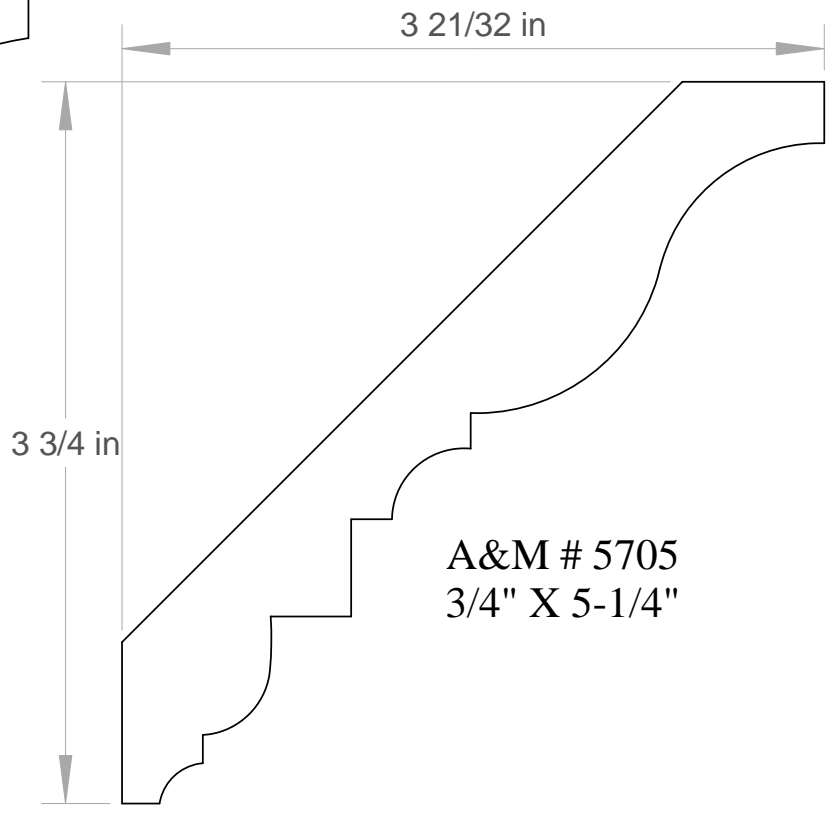

Anderson & McQuaid Co, Inc.

All unshaded profiles available in poplar.

All shaded profiles available in poplar, cherry, maple, sapele and red oak.

All hatched profiles available in sapele.