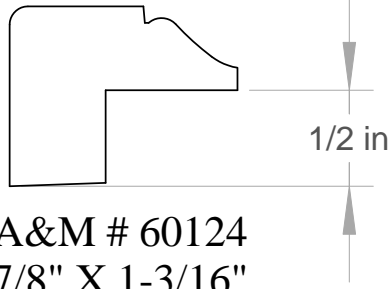

All hatched profiles available in sapele.

Anderson & McQuaid Co, Inc.

A&M # 9556
1-19/32" X 4-13/16"

A&M # 9976
1 5/8" X 5"

A&M # 9553
1-5/8" X 5-3/4"

Anderson & McQuaid Co, Inc.

A&M # 695
3/4" X 1-1/2"

A&M # 60124
7/8" X 1-3/16"