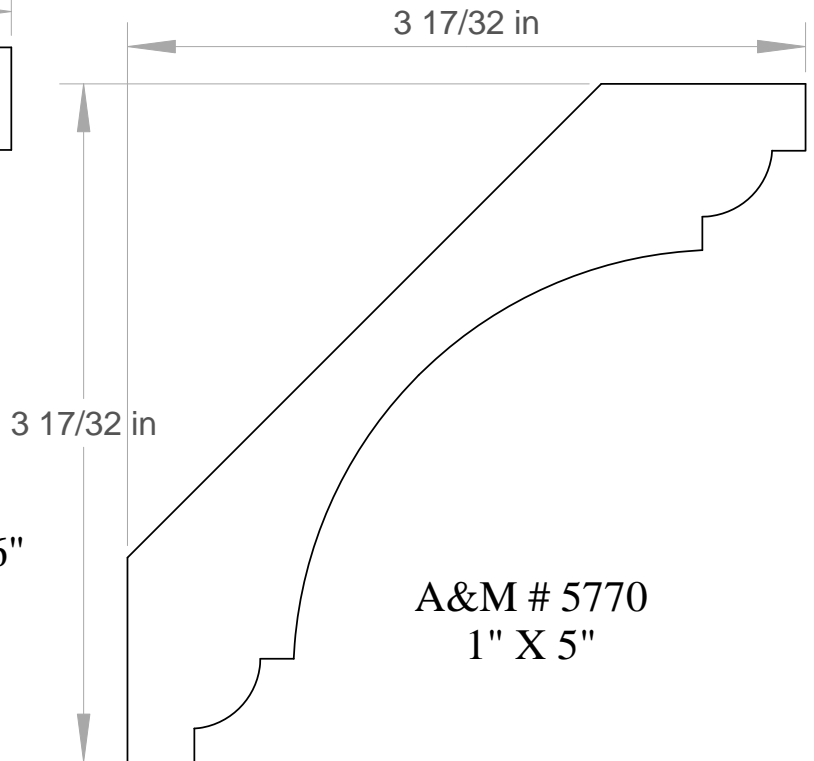

Anderson & McQuaid Co, Inc.

All unshaded profiles available in poplar.

All shaded profiles available in poplar, cherry, maple, sapele and red oak.

All hatched profiles available in sapele.