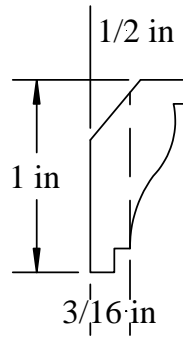

LARGE DENTIL INSERT FOR USE WITH A&M CROWN # 5275

FRONT VIEW

TOP VIEW

ALSO AVAILABLE LARGE EGG AND DART

PROFILED DENTIL INSERT FOR USE WITH CROWN A&M # 50242

All unshaded profiles available in poplar.

All shaded profiles available in poplar, cherry, maple, sapele and red oak.