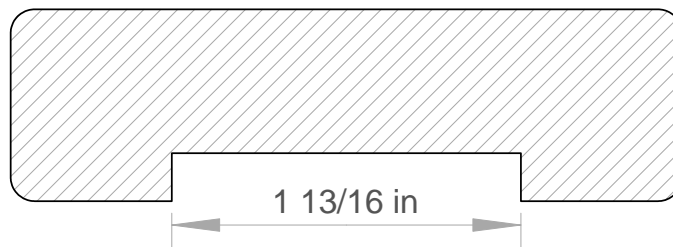

LARGE DENTIL INSERT FOR USE WITH A&M CROWN # 5275

FRONT VIEW

TOP VIEW

ALSO AVAILABLE LARGE EGG AND DART

PROFILED DENTIL INSERT FOR USE WITH CROWN A&M # 50242

- All unshaded profiles available in poplar.
- All shaded profiles available in poplar, cherry, maple, sapele and red oak.
- All hatched profiles available in sapele.

Ipe Products

Ipe (pronounced e-pay)

IPE DECKING AND DIMENSIONAL LUMBER ALSO AVAILABLE. SEE PRICE SHEET FOR DETAILS.

A&M # 6211
1-3/4" X 4-1/2"

A&M # 6287
1" X 3-1/2"

A&M # 6210
1-1/2" X 3-1/2"

-  All unshaded profiles available in poplar.
-  All shaded profiles available in poplar, cherry, maple, sapele and red oak.
-  All hatched profiles available in sapele.