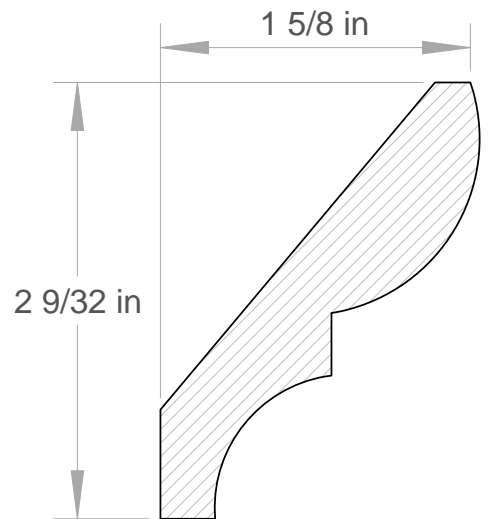

CROWN MOULDING MEASUREMENTS ARE
BASED ON THE THICKEST POINT IN THE
PROFILE x TIP TO TIP DIMENSION

A&M # 5769
3/4" X 4-1/2"

Anderson & McQuaid Co, Inc.

A&M # 5841
9/16" X 1-1/2"
ALSO IN POPLAR

A&M # 5703
5/8" X 1-5/8"

A&M # 5369
9/16" X 1-3/4"
ALSO IN POPLAR

A&M # 5267
9/16" X 1-3/4"

A&M # 5120
3/4" X 2-1/8"

A&M # 5268
3/4" X 2-3/8"

A&M # 5702
5/8" X 2-7/16"

A&M # 5265
9/16" X 2-11/16"

A&M # 5447
9/16" X 2-3/4"
ALSO IN POPLAR