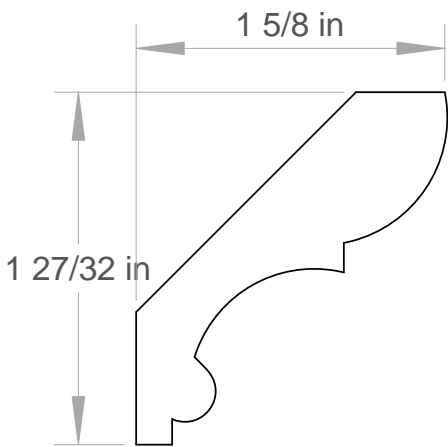

CROWN MOULDING MEASUREMENTS ARE
BASED ON THE THICKEST POINT IN THE
PROFILE x TIP TO TIP DIMENSION

A&M # 5769
3/4" X 4-1/2"

Anderson & McQuaid Co, Inc.

A&M # 5841
9/16" X 1-1/2"
ALSO IN POPLAR

A&M # 5703
5/8" X 1-5/8"

A&M # 5369
9/16" X 1-3/4"
ALSO IN POPLAR

A&M # 5267
9/16" X 1-3/4"

A&M # 5120
3/4" X 2-1/8"

A&M # 5268
3/4" X 2-3/8"

A&M # 5702
5/8" X 2-7/16"

A&M # 5265
9/16" X 2-11/16"

A&M # 5447
9/16" X 2-3/4"
ALSO IN POPLAR