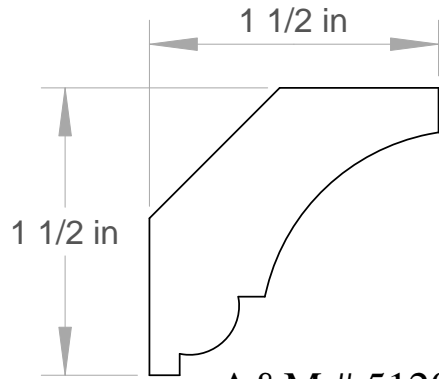

A&M # 5703
5/8" X 1-5/8"

A&M # 5120
3/4" X 2-1/8"