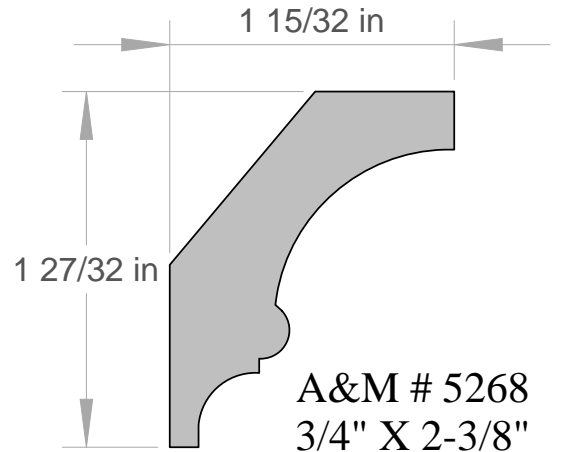

CROWN MOULDING MEASUREMENTS ARE
BASED ON THE THICKEST POINT IN THE
PROFILE x TIP TO TIP DIMENSION

A&M # 5769
3/4" X 4-1/2"

Anderson & McQuaid Co, Inc.

A&M # 5841
9/16" X 1-1/2"
ALSO IN POPLAR

A&M # 5703
5/8" X 1-5/8"

A&M # 5369
9/16" X 1-3/4"
ALSO IN POPLAR

A&M # 5267
9/16" X 1-3/4"

A&M # 5120
3/4" X 2-1/8"

A&M # 5268
3/4" X 2-3/8"

A&M # 5702
5/8" X 2-7/16"

A&M # 5265
9/16" X 2-11/16"

A&M # 5447
9/16" X 2-3/4"
ALSO IN POPLAR