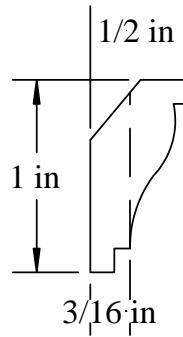

LARGE DENTIL INSERT FOR USE WITH A&M CROWN # 5275

FRONT VIEW

TOP VIEW

ALSO AVAILABLE LARGE EGG AND DART

PROFILED DENTIL INSERT FOR USE WITH CROWN A&M # 50242

- All unshaded profiles available in poplar.
- All shaded profiles available in poplar, cherry, maple, sapele and red oak.
- All hatched profiles available in sapele.