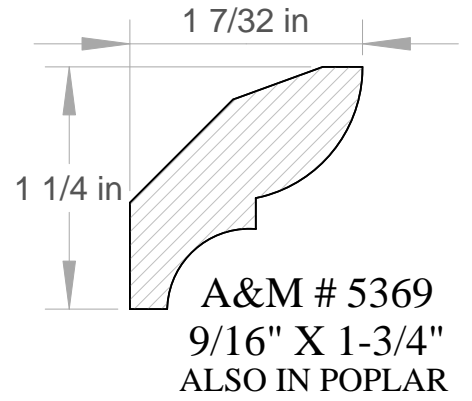

CROWN MOULDING MEASUREMENTS ARE
BASED ON THE THICKEST POINT IN THE
PROFILE x TIP TO TIP DIMENSION

A&M # 5769
3/4" X 4-1/2"

Anderson & McQuaid Co, Inc.

A&M # 5841
9/16" X 1-1/2"
ALSO IN POPLAR

A&M # 5703
5/8" X 1-5/8"