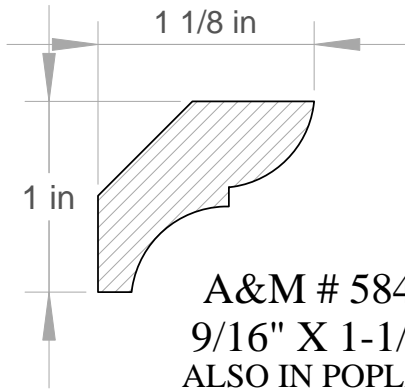

CROWN MOULDING MEASUREMENTS ARE
BASED ON THE THICKEST POINT IN THE
PROFILE x TIP TO TIP DIMENSION

A&M # 5769
3/4" X 4-1/2"

Anderson & McQuaid Co, Inc.

A&M # 5841
9/16" X 1-1/2"
ALSO IN POPLAR

A&M # 5703
5/8" X 1-5/8"