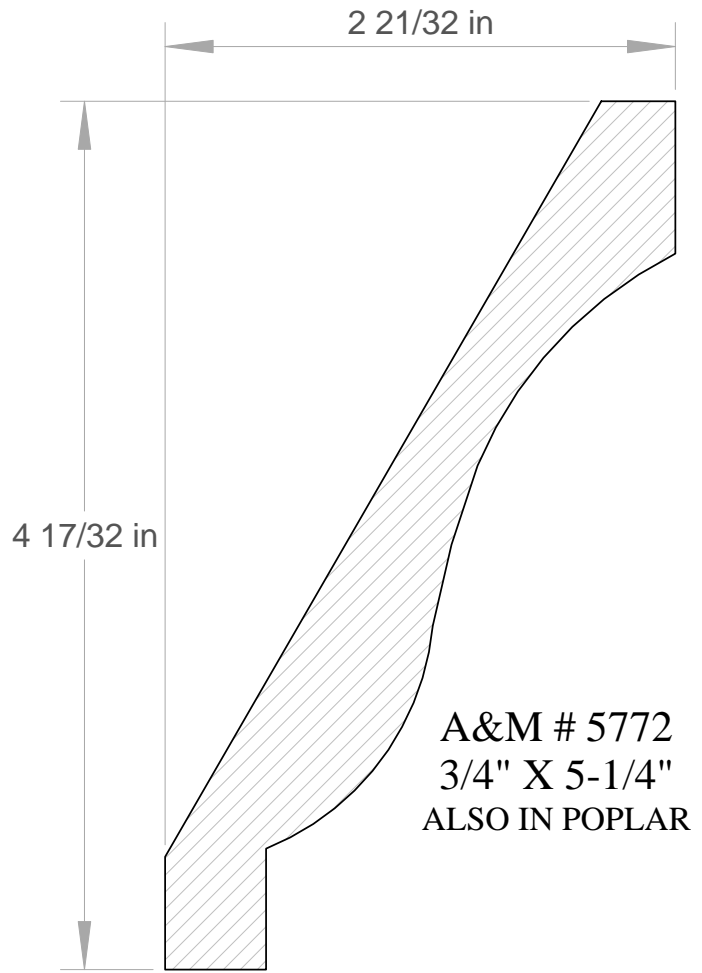

Anderson & McQuaid Co, Inc.

All unshaded profiles available in poplar.

All shaded profiles available in poplar, cherry, maple, sapele and red oak.

All hatched profiles available in sapele.