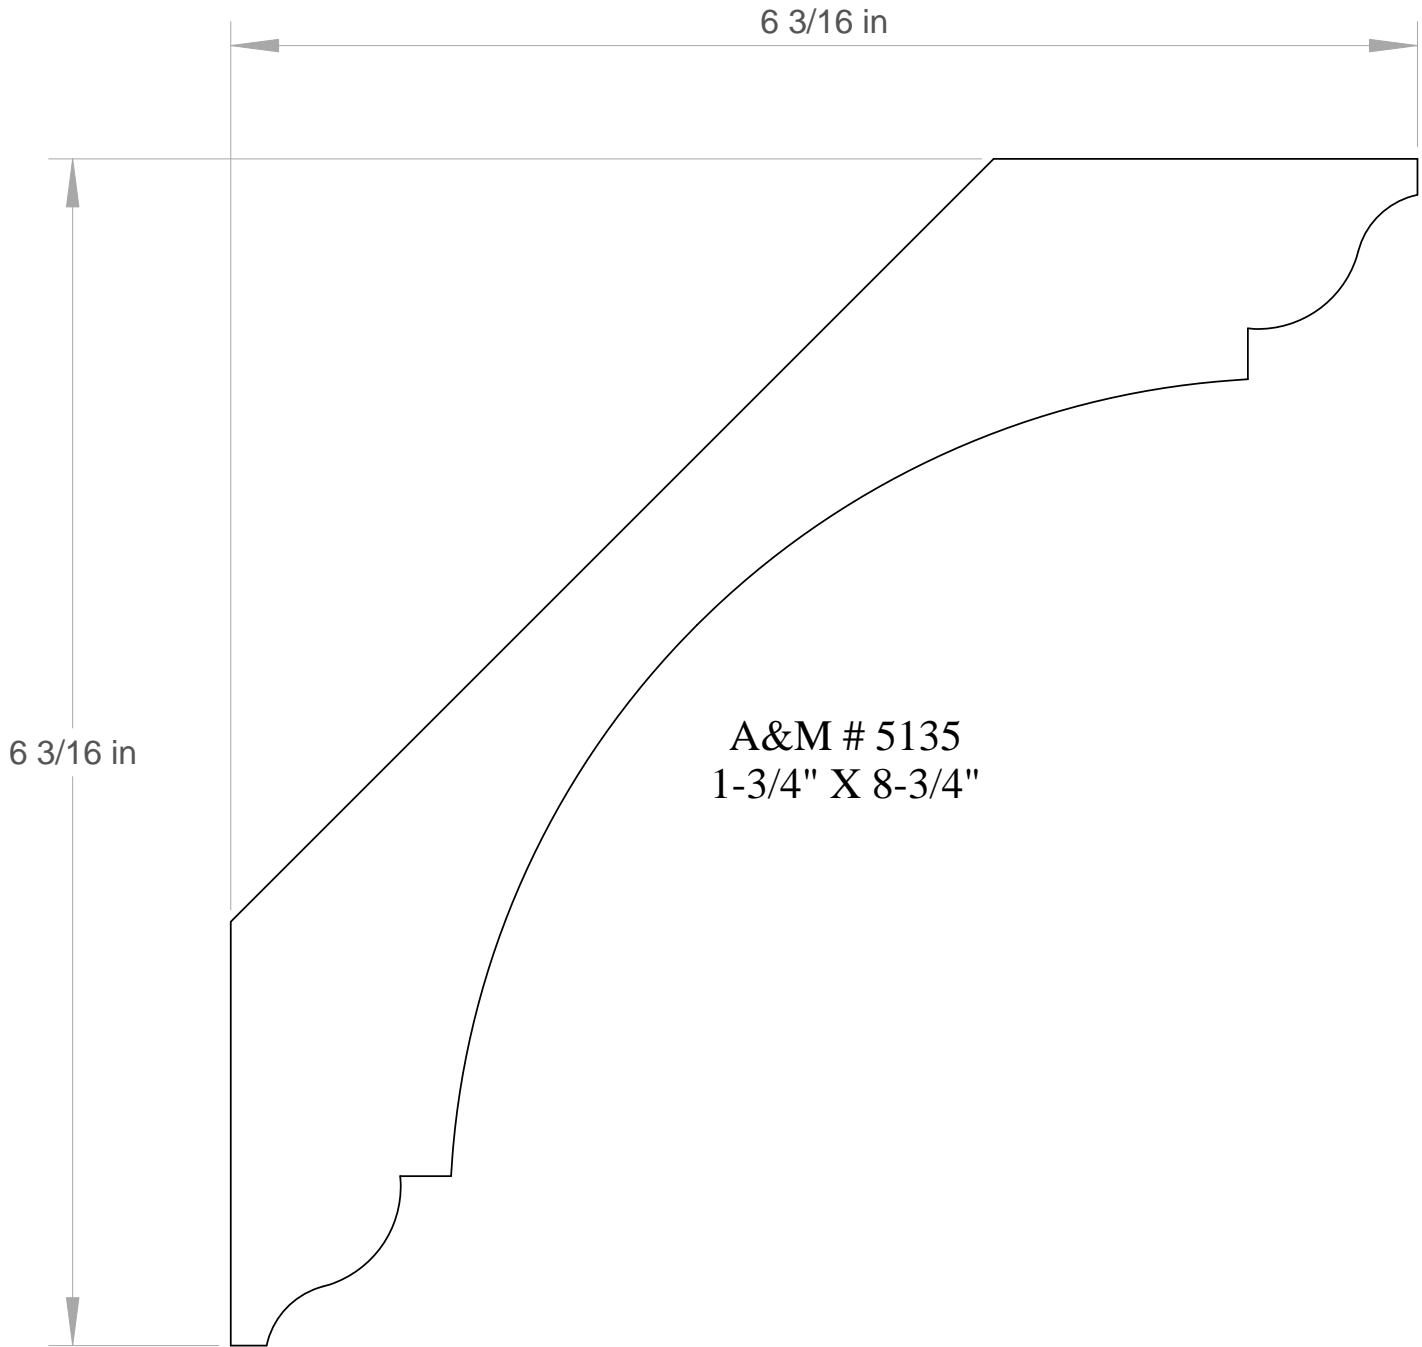

Anderson & McQuaid Co, Inc.

A&M # 4182
1-3/4" X 6-3/16"

A&M # 5982
1-5/8" X 4"

A&M # 1003
1-9/16" X 5-1/4"

A&M # 6200
2-1/2" X 2-1/2"

All unshaded profiles available in poplar.

All shaded profiles available in poplar, cherry, maple, sapele and red oak.