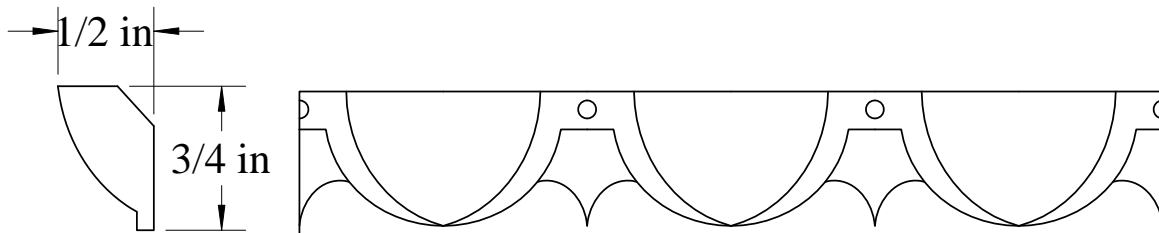

A&M # 9676
3/8" X 2-1/2"

A&M # 9676-A
3/8" X 4-1/4"

SMALL DENTIL INSERT FOR USE WITH A&M CROWN # 5118

ALSO AVAILABLE SMALL EGG AND DART

-  All unshaded profiles available in poplar.
-  All shaded profiles available in poplar, cherry, maple, sapele and red oak.
-  All hatched profiles available in sapele.