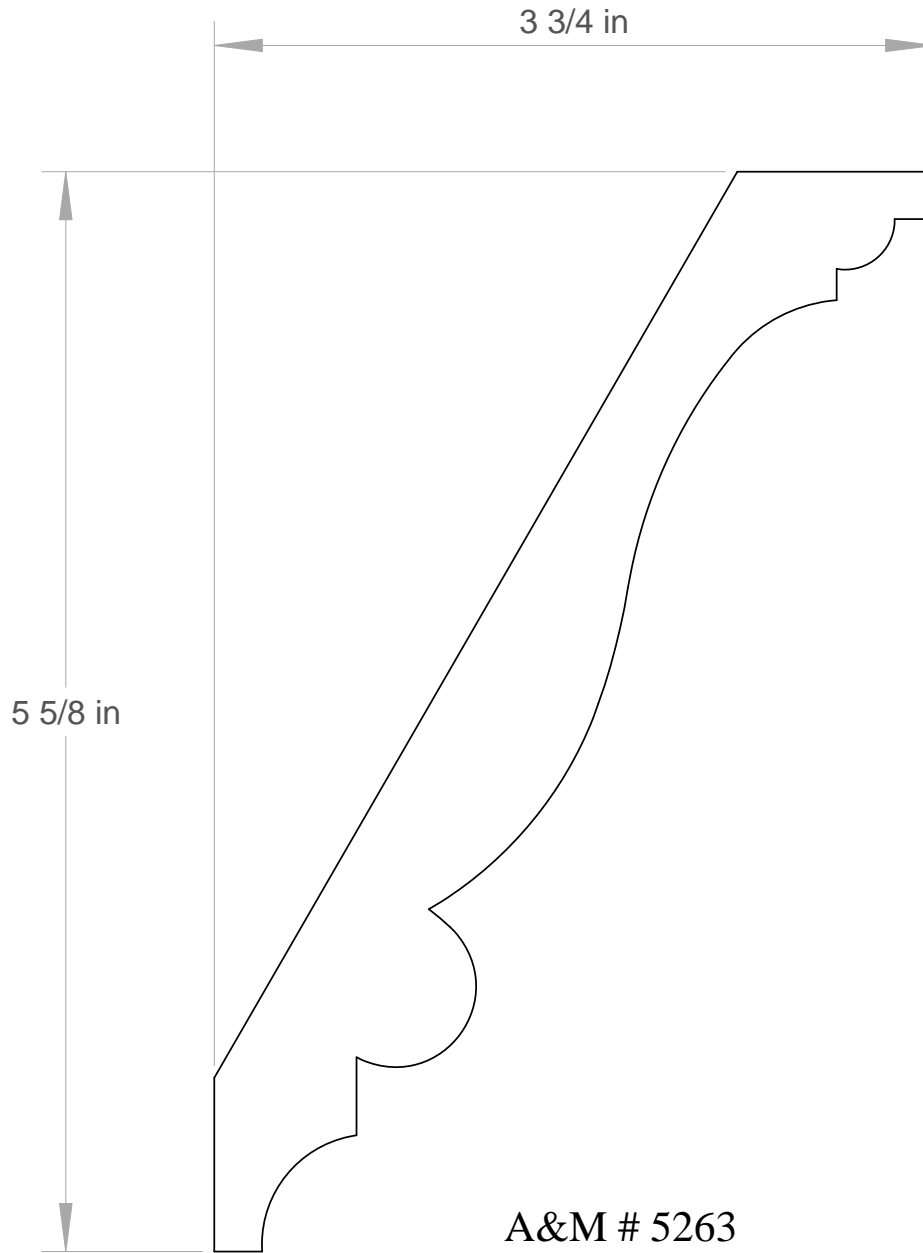

Anderson & McQuaid Co, Inc.

A&M # 5263
1-1/16 X 6-3/4"

Anderson & McQuaid Co, Inc.

All unshaded profiles available in poplar.

All shaded profiles available in poplar, cherry, maple, sapele and red oak.

All hatched profiles available in sapele.