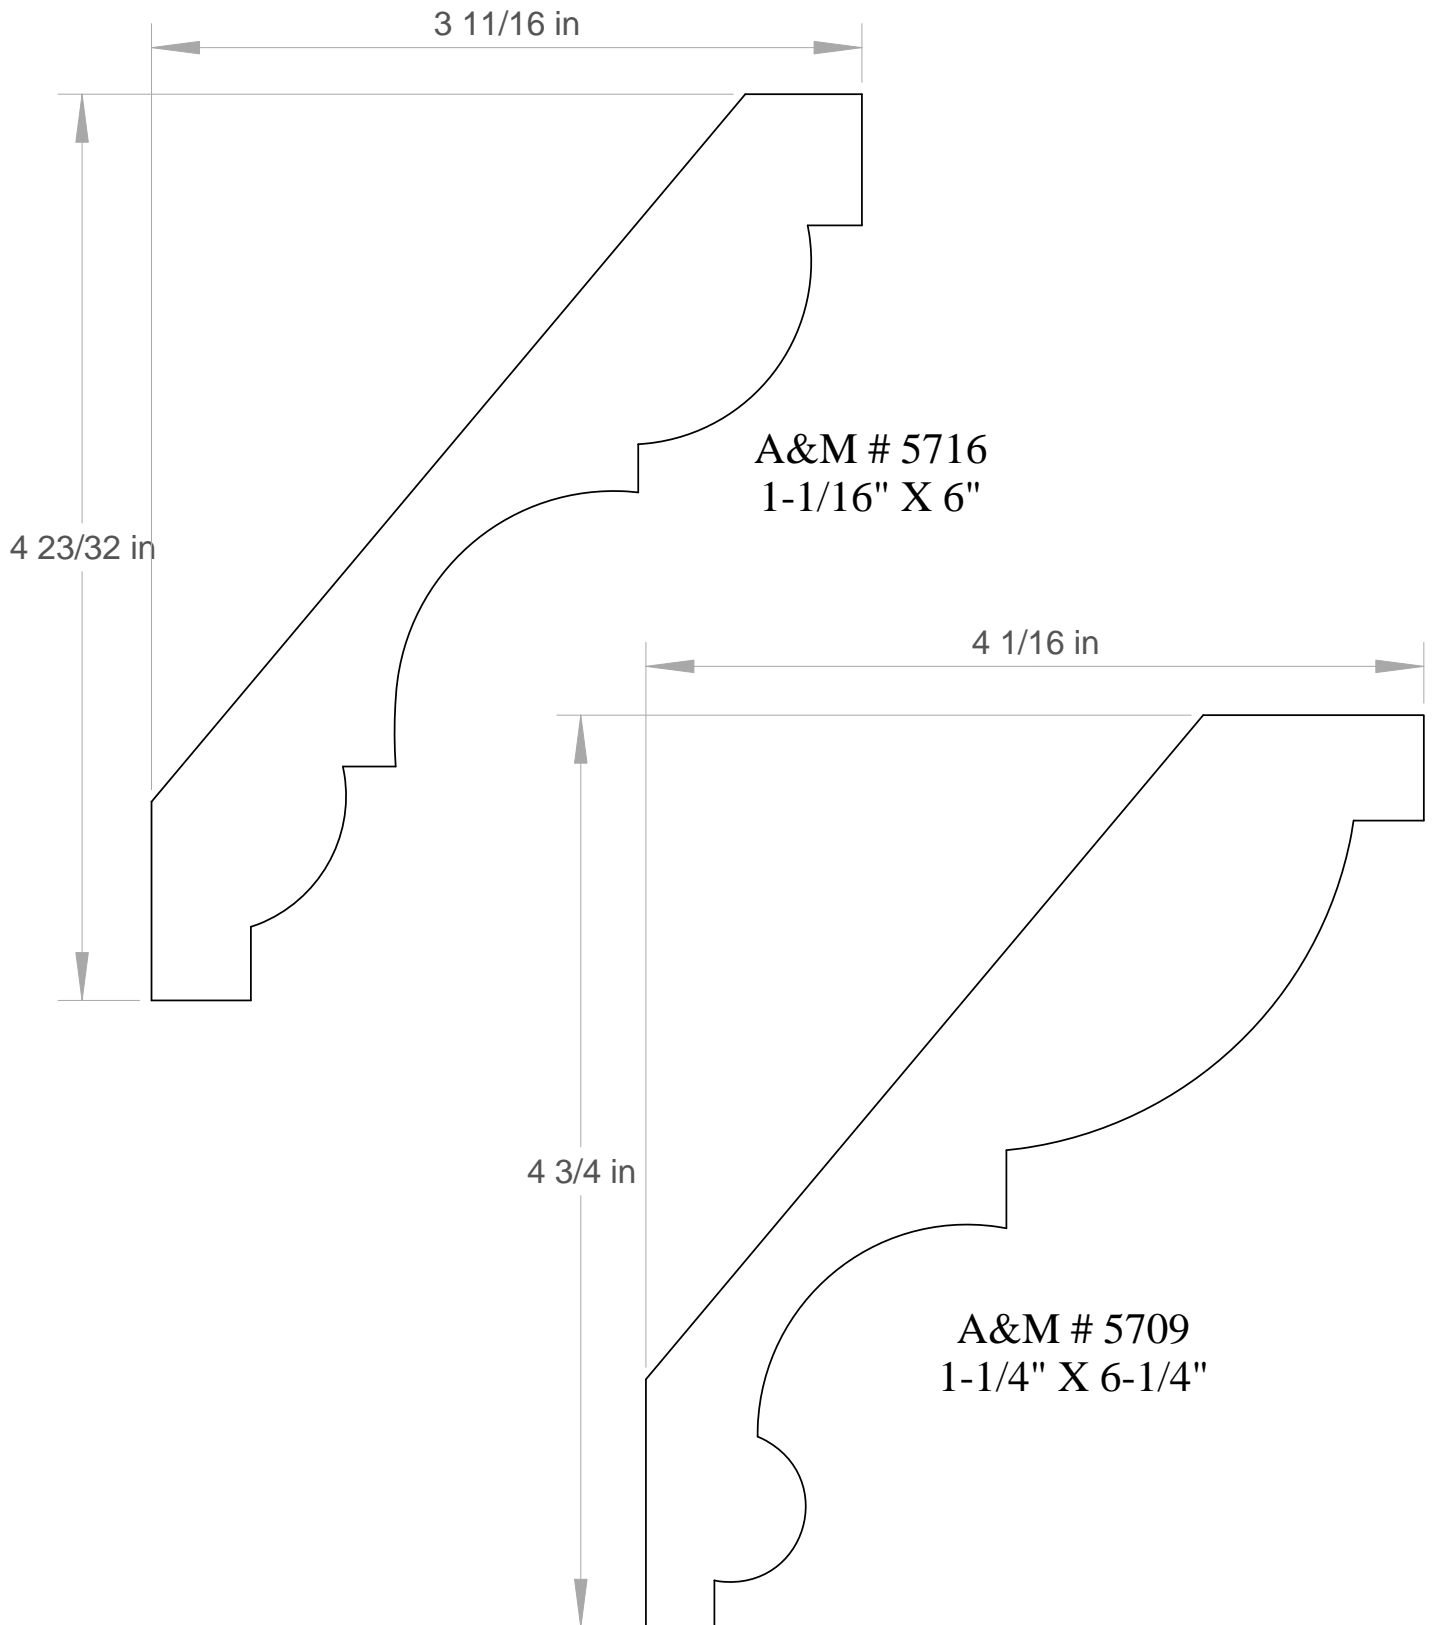

Anderson & McQuaid Co, Inc.