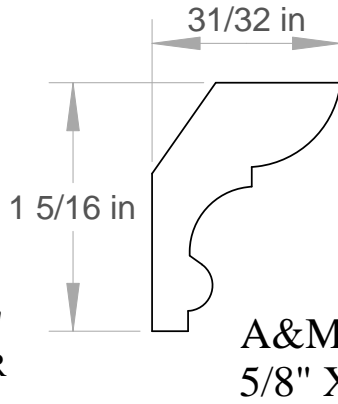

CROWN MOULDING MEASUREMENTS ARE
BASED ON THE THICKEST POINT IN THE
PROFILE x TIP TO TIP DIMENSION

A&M # 5769
3/4" X 4-1/2"

Anderson & McQuaid Co, Inc.

A&M # 5841
9/16" X 1-1/2"
ALSO IN POPLAR

A&M # 5703
5/8" X 1-5/8"