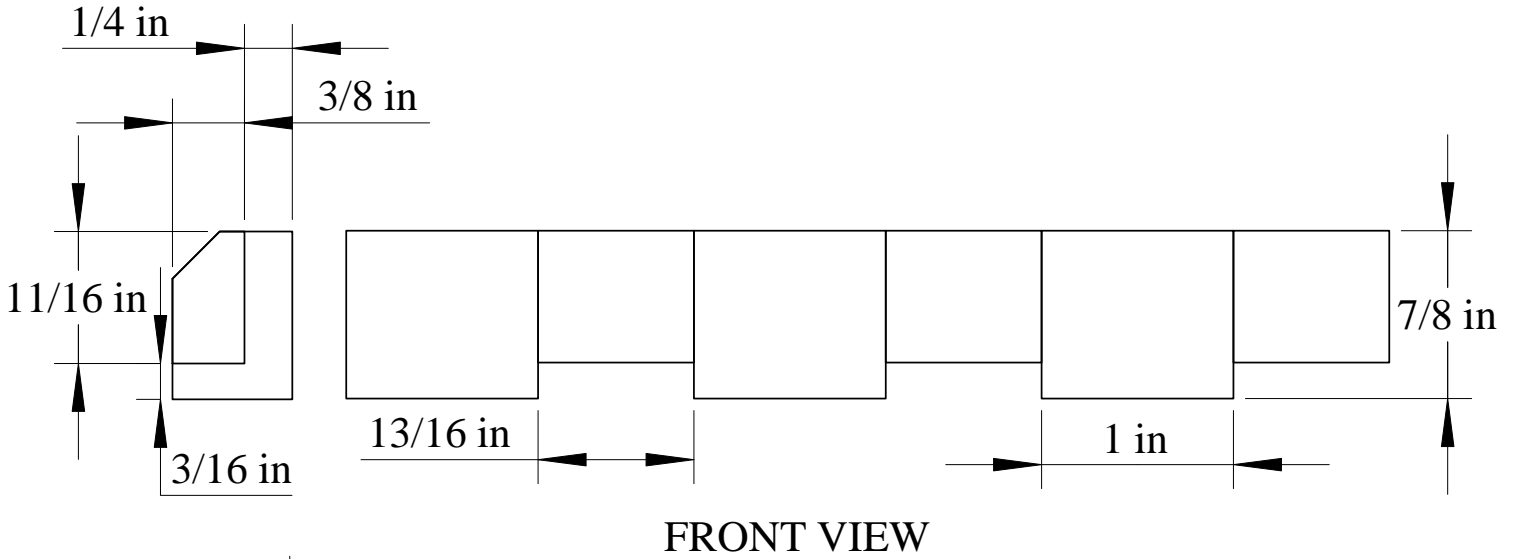

LARGE DENTIL INSERT FOR USE WITH A&M CROWN # 5275