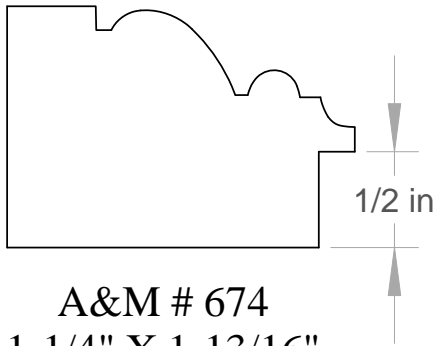

A&M # 674
1-1/4" X 1-13/16"