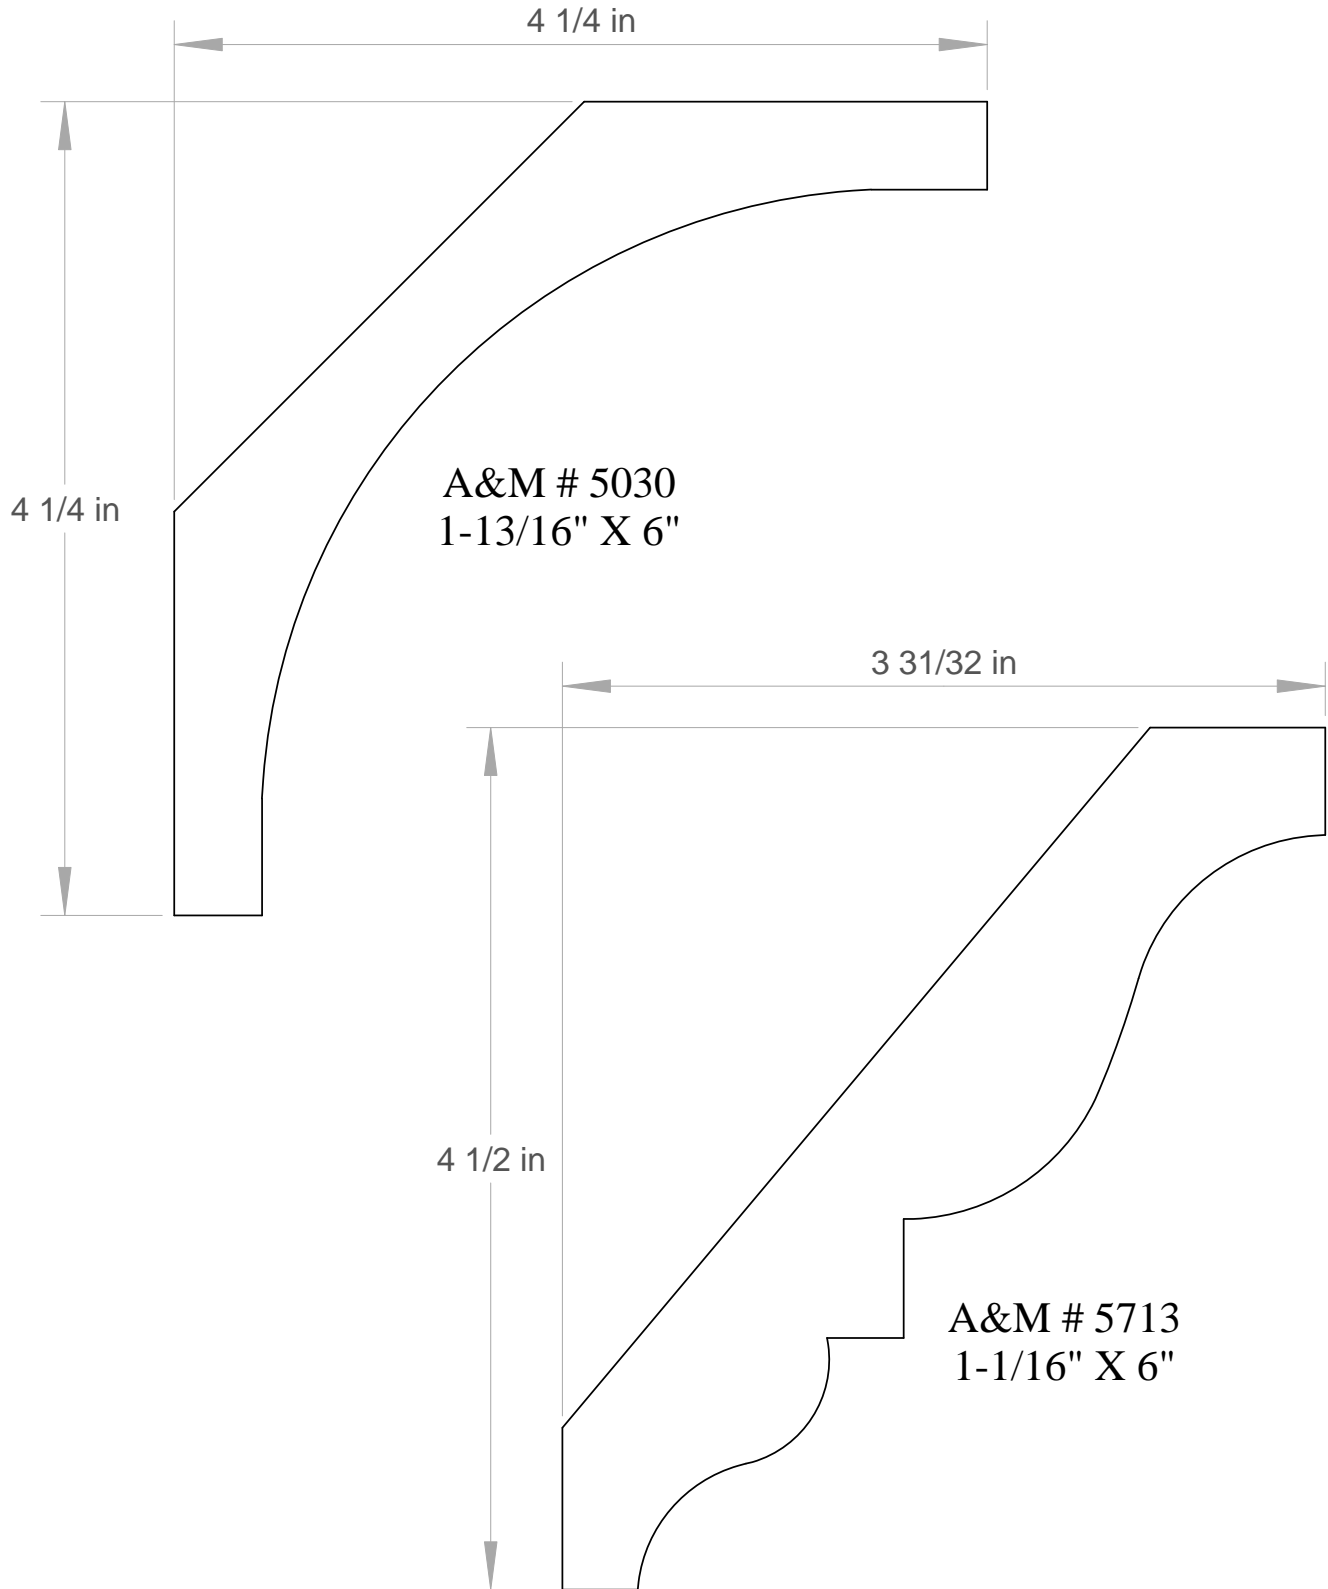

Anderson & McQuaid Co, Inc.

- All unshaded profiles available in poplar.
- All shaded profiles available in poplar, cherry, maple, sapele and red oak.
- All hatched profiles available in sapele.