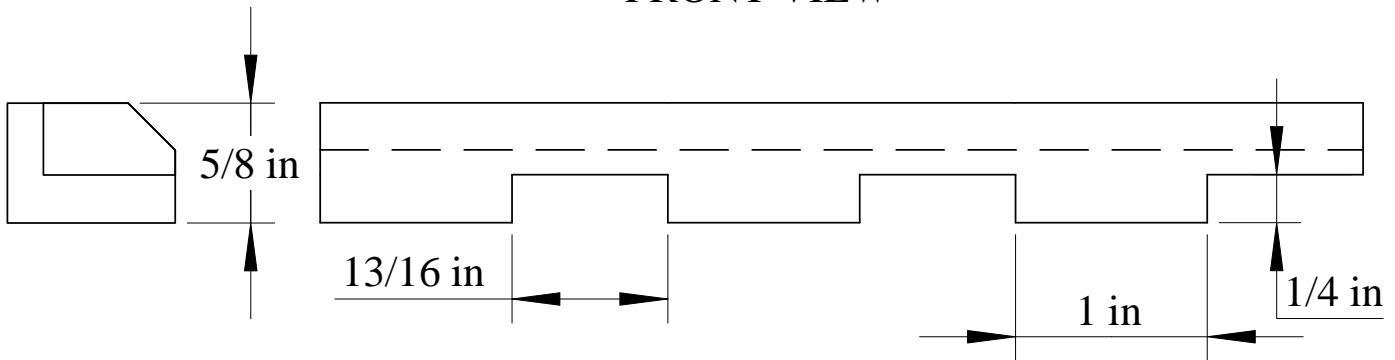

LARGE DENTIL INSERT FOR USE WITH A&M CROWN # 5275

TOP VIEW

ALSO AVAILABLE LARGE EGG AND DART