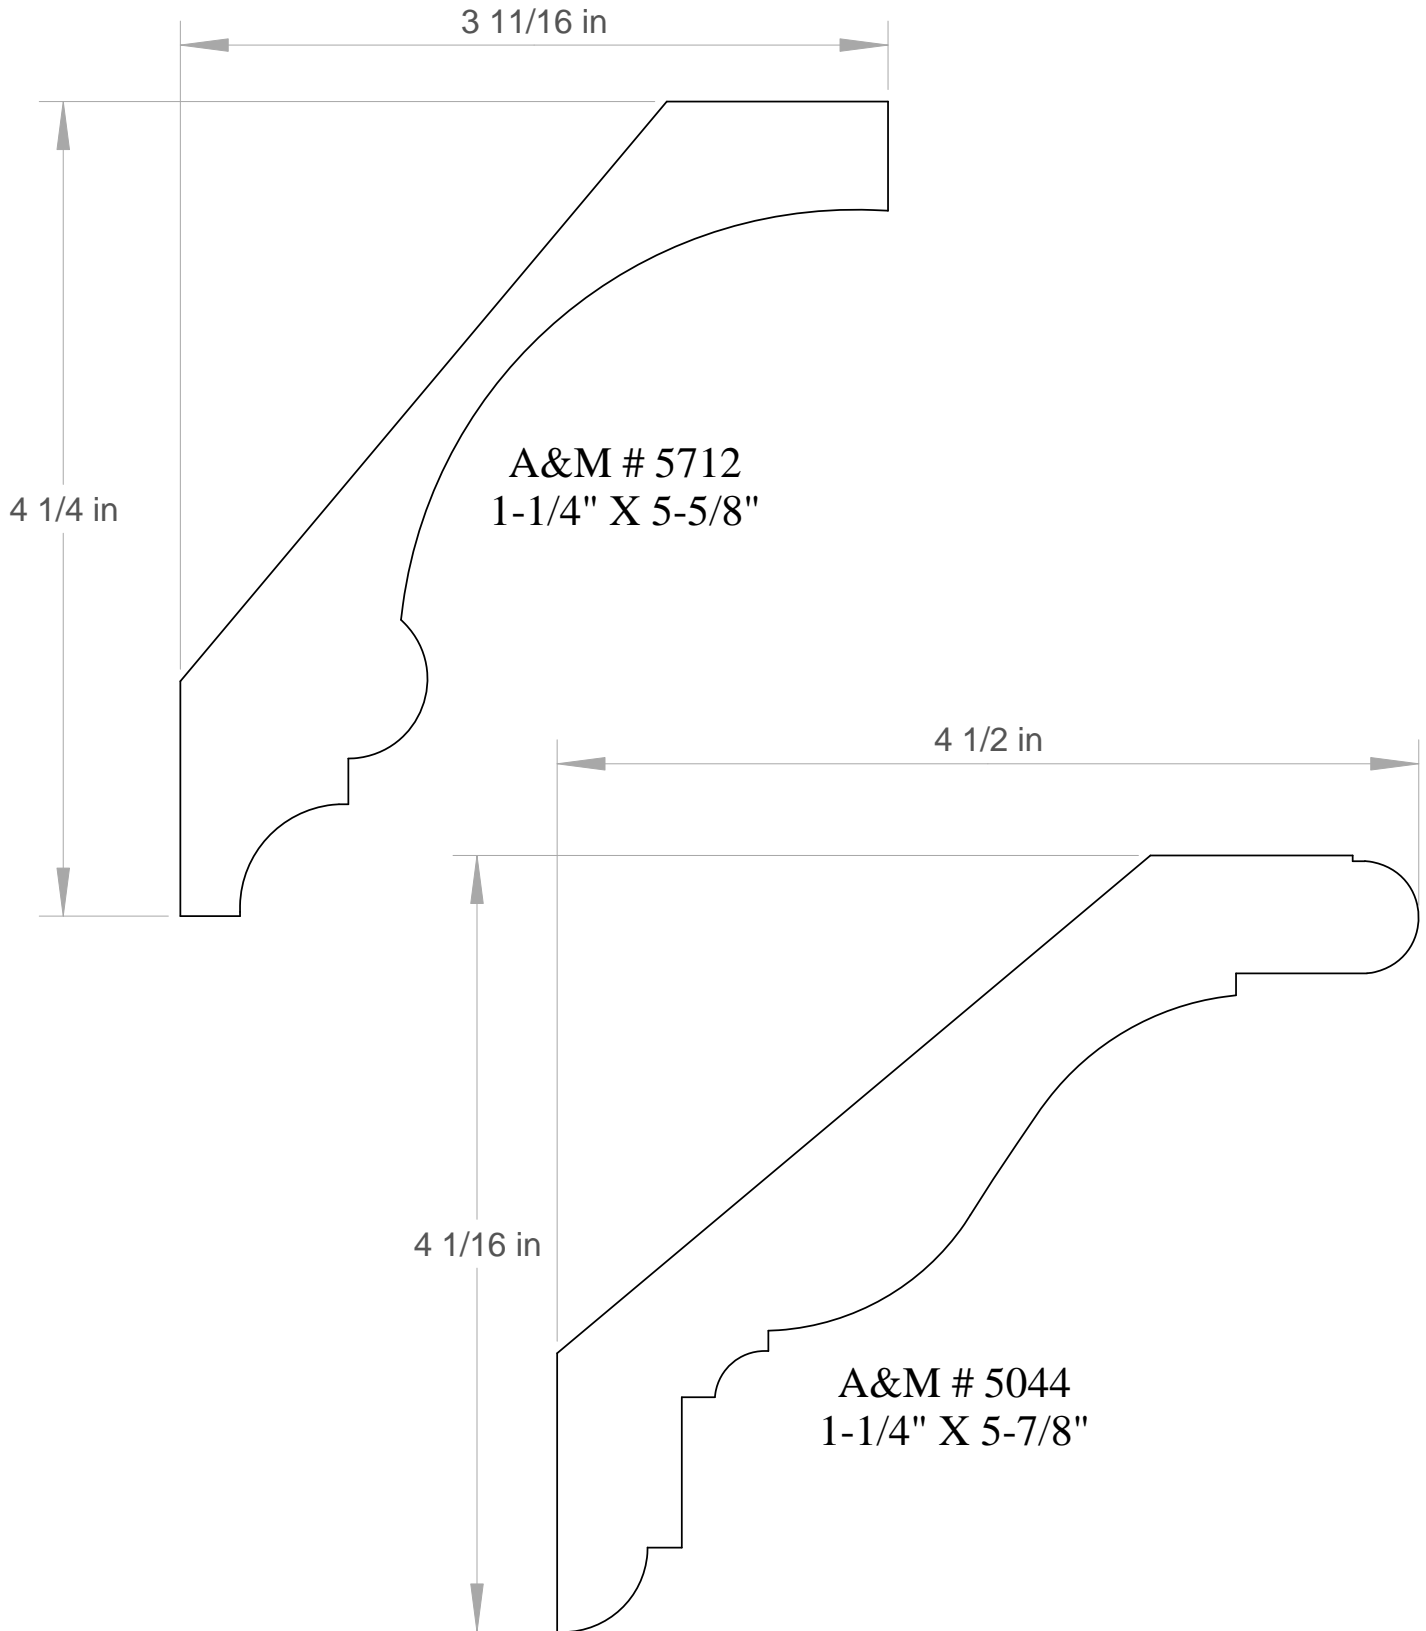

Anderson & McQuaid Co, Inc.