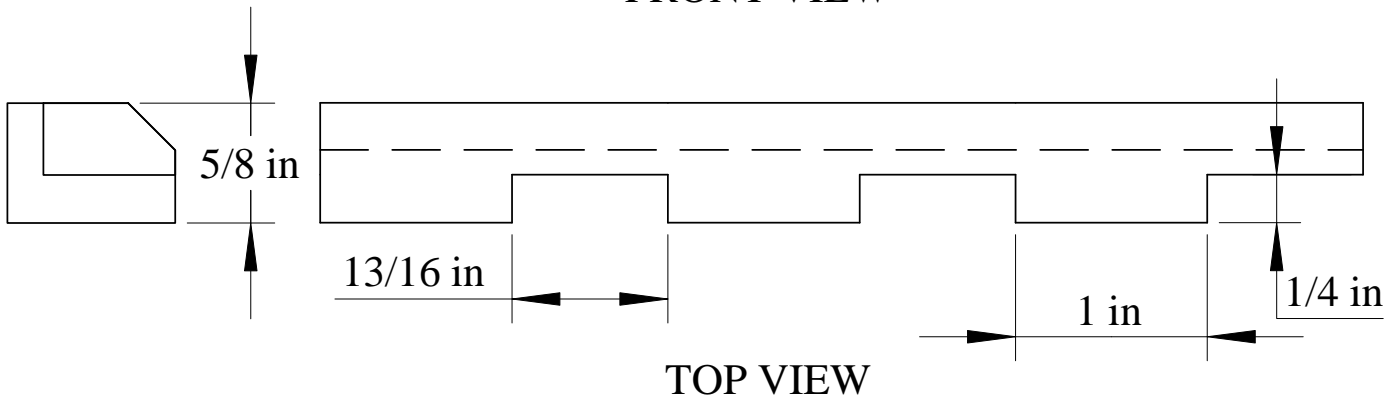

FRONT VIEW

TOP VIEW