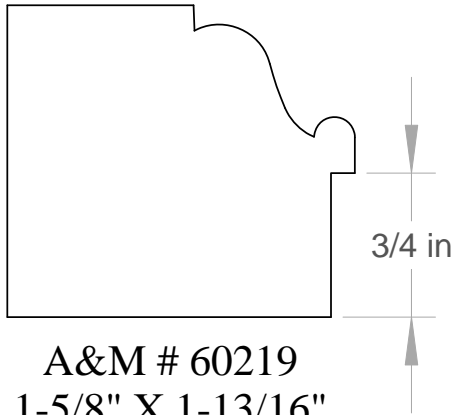

Anderson & McQuaid Co, Inc.

A&M # 9753
1" X 4-1/2"