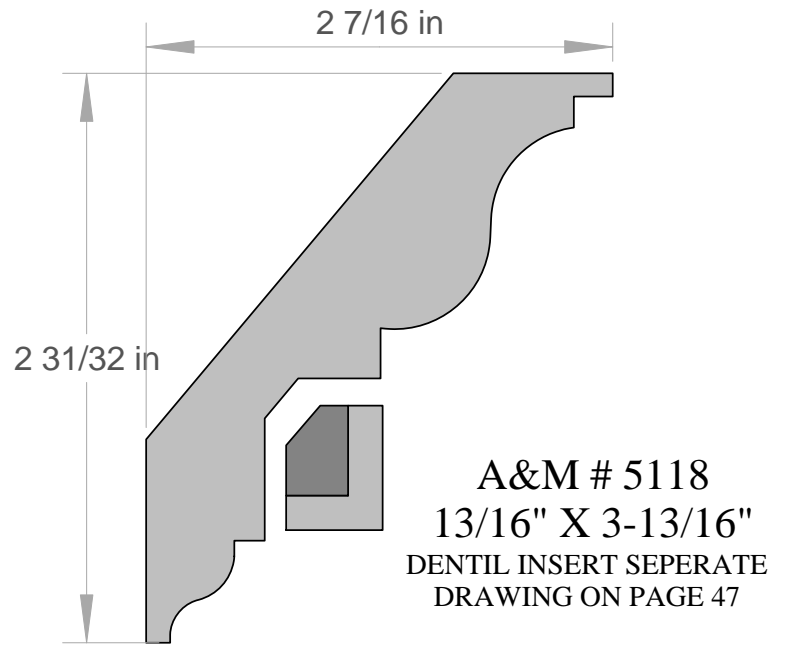

Anderson & McQuaid Co, Inc.