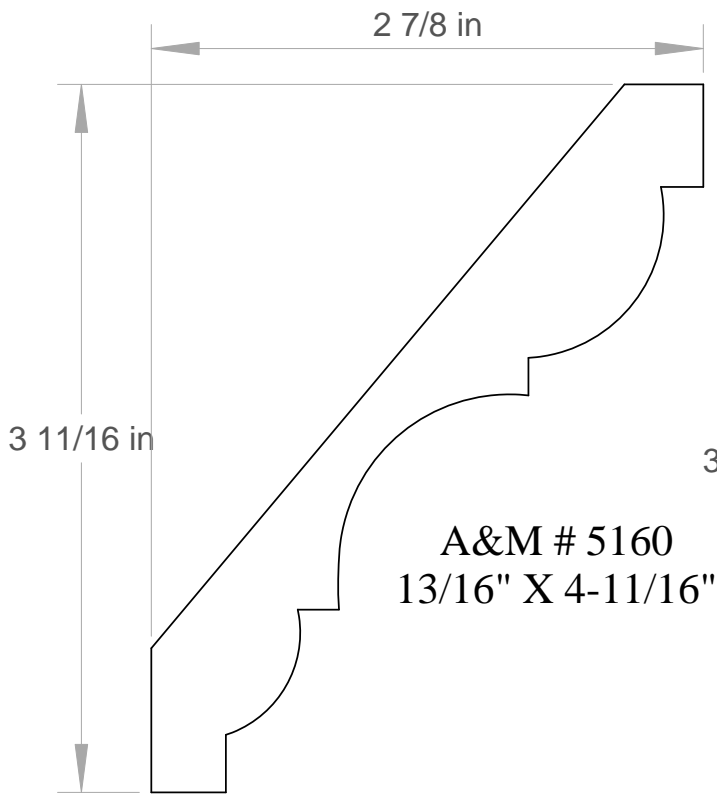

Anderson & McQuaid Co, Inc.

All unshaded profiles available in poplar.

All shaded profiles available in poplar, cherry, maple, sapele and red oak.

All hatched profiles available in sapele.