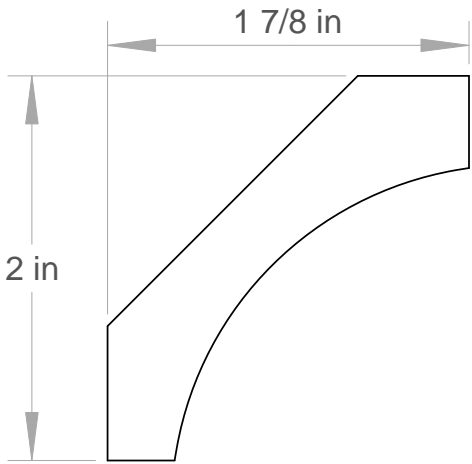

Anderson & McQuaid Co, Inc.

A&M # 5280
3/4" X 2-3/4"