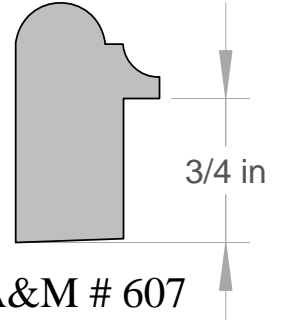

All hatched profiles available in sapele.

Anderson & McQuaid Co, Inc.

A&M # 9556
1-19/32" X 4-13/16"

A&M # 9976
1 5/8" X 5"

A&M # 9553
1-5/8" X 5-3/4"

Anderson & McQuaid Co, Inc.

A&M # 695
3/4" X 1-1/2"

A&M # 60124
7/8" X 1-3/16"