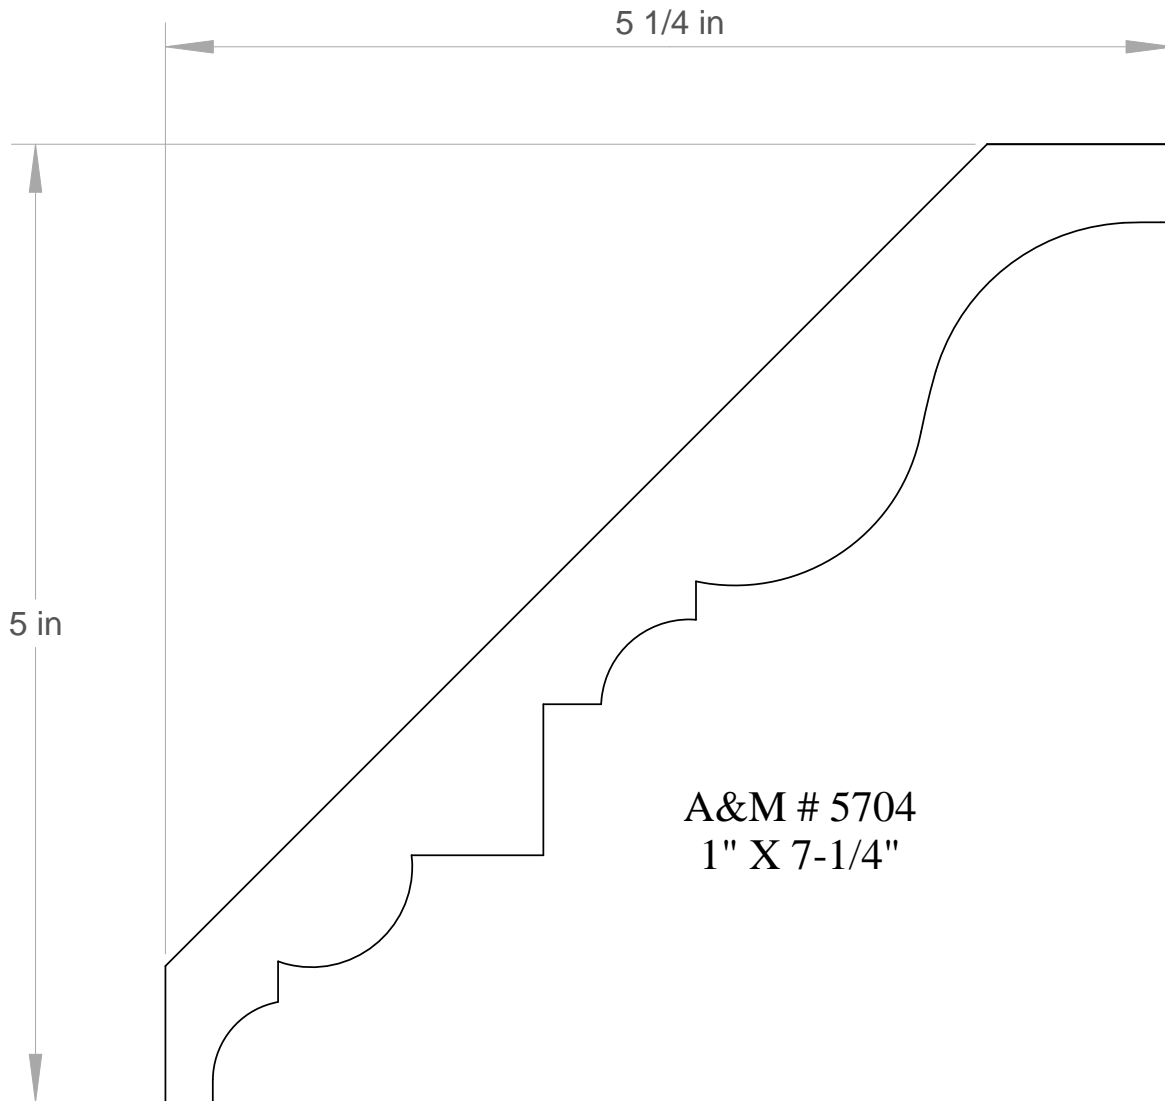

Anderson & McQuaid Co, Inc.

A&M # 5263
1-1/16 X 6-3/4"

Anderson & McQuaid Co, Inc.

All unshaded profiles available in poplar.

All shaded profiles available in poplar, cherry, maple, sapele and red oak.

All hatched profiles available in sapele.